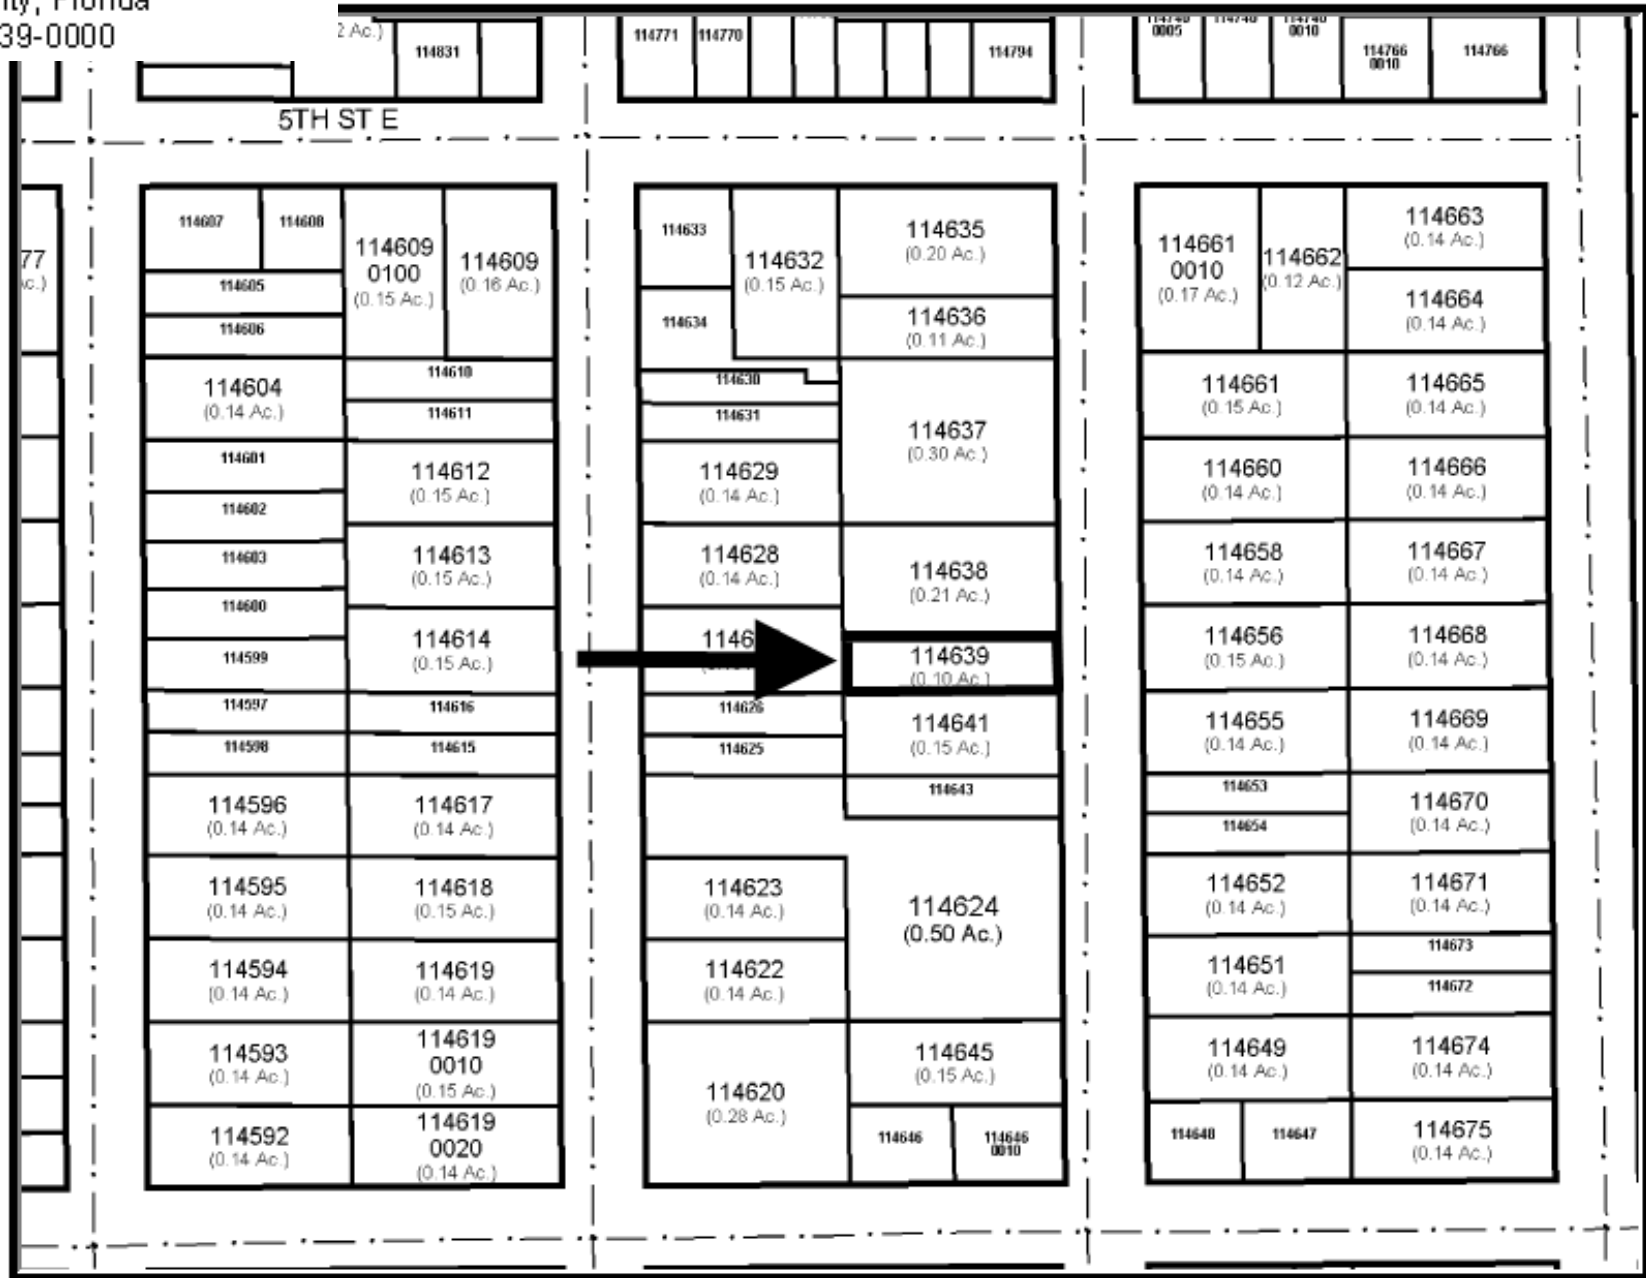

Item # 11

Duval County, Florida
APN: 114639-0000

This is a copy of an county tax map. The Seller and Auctioneer makes no warranties regarding; map accuracy, land use restrictions, legal or physical access, road improvements, or any lack thereof. Personally inspect the parcel prior to the auction.