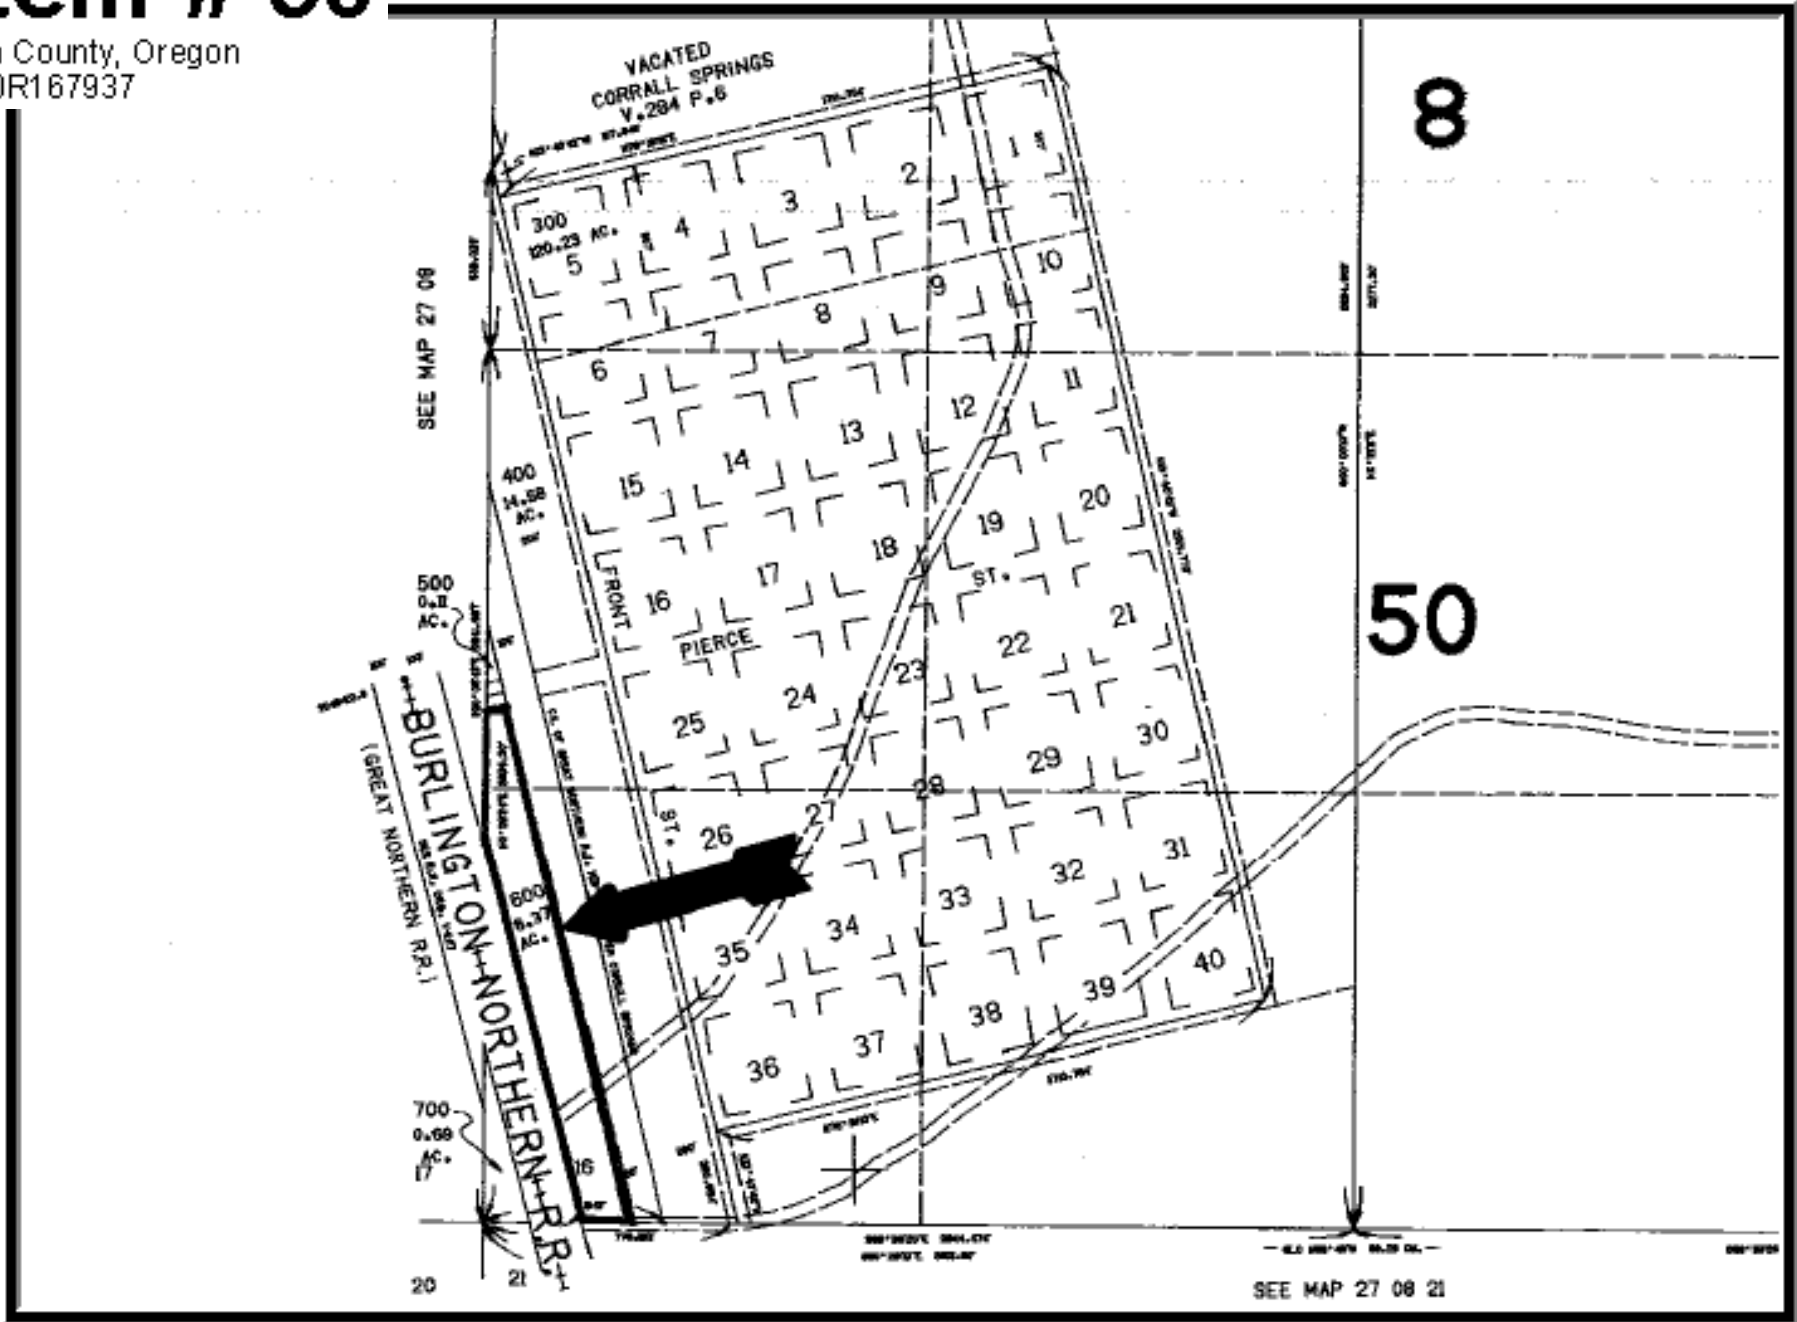

Item # 50

Klamath County, Oregon
APN: 00R167937

This is a copy of an county tax map. The Seller and Auctioneer makes no warranties regarding; map accuracy, land use restrictions, legal or physical access, road improvements, or any lack thereof. Personally inspect the parcel prior to the auction.