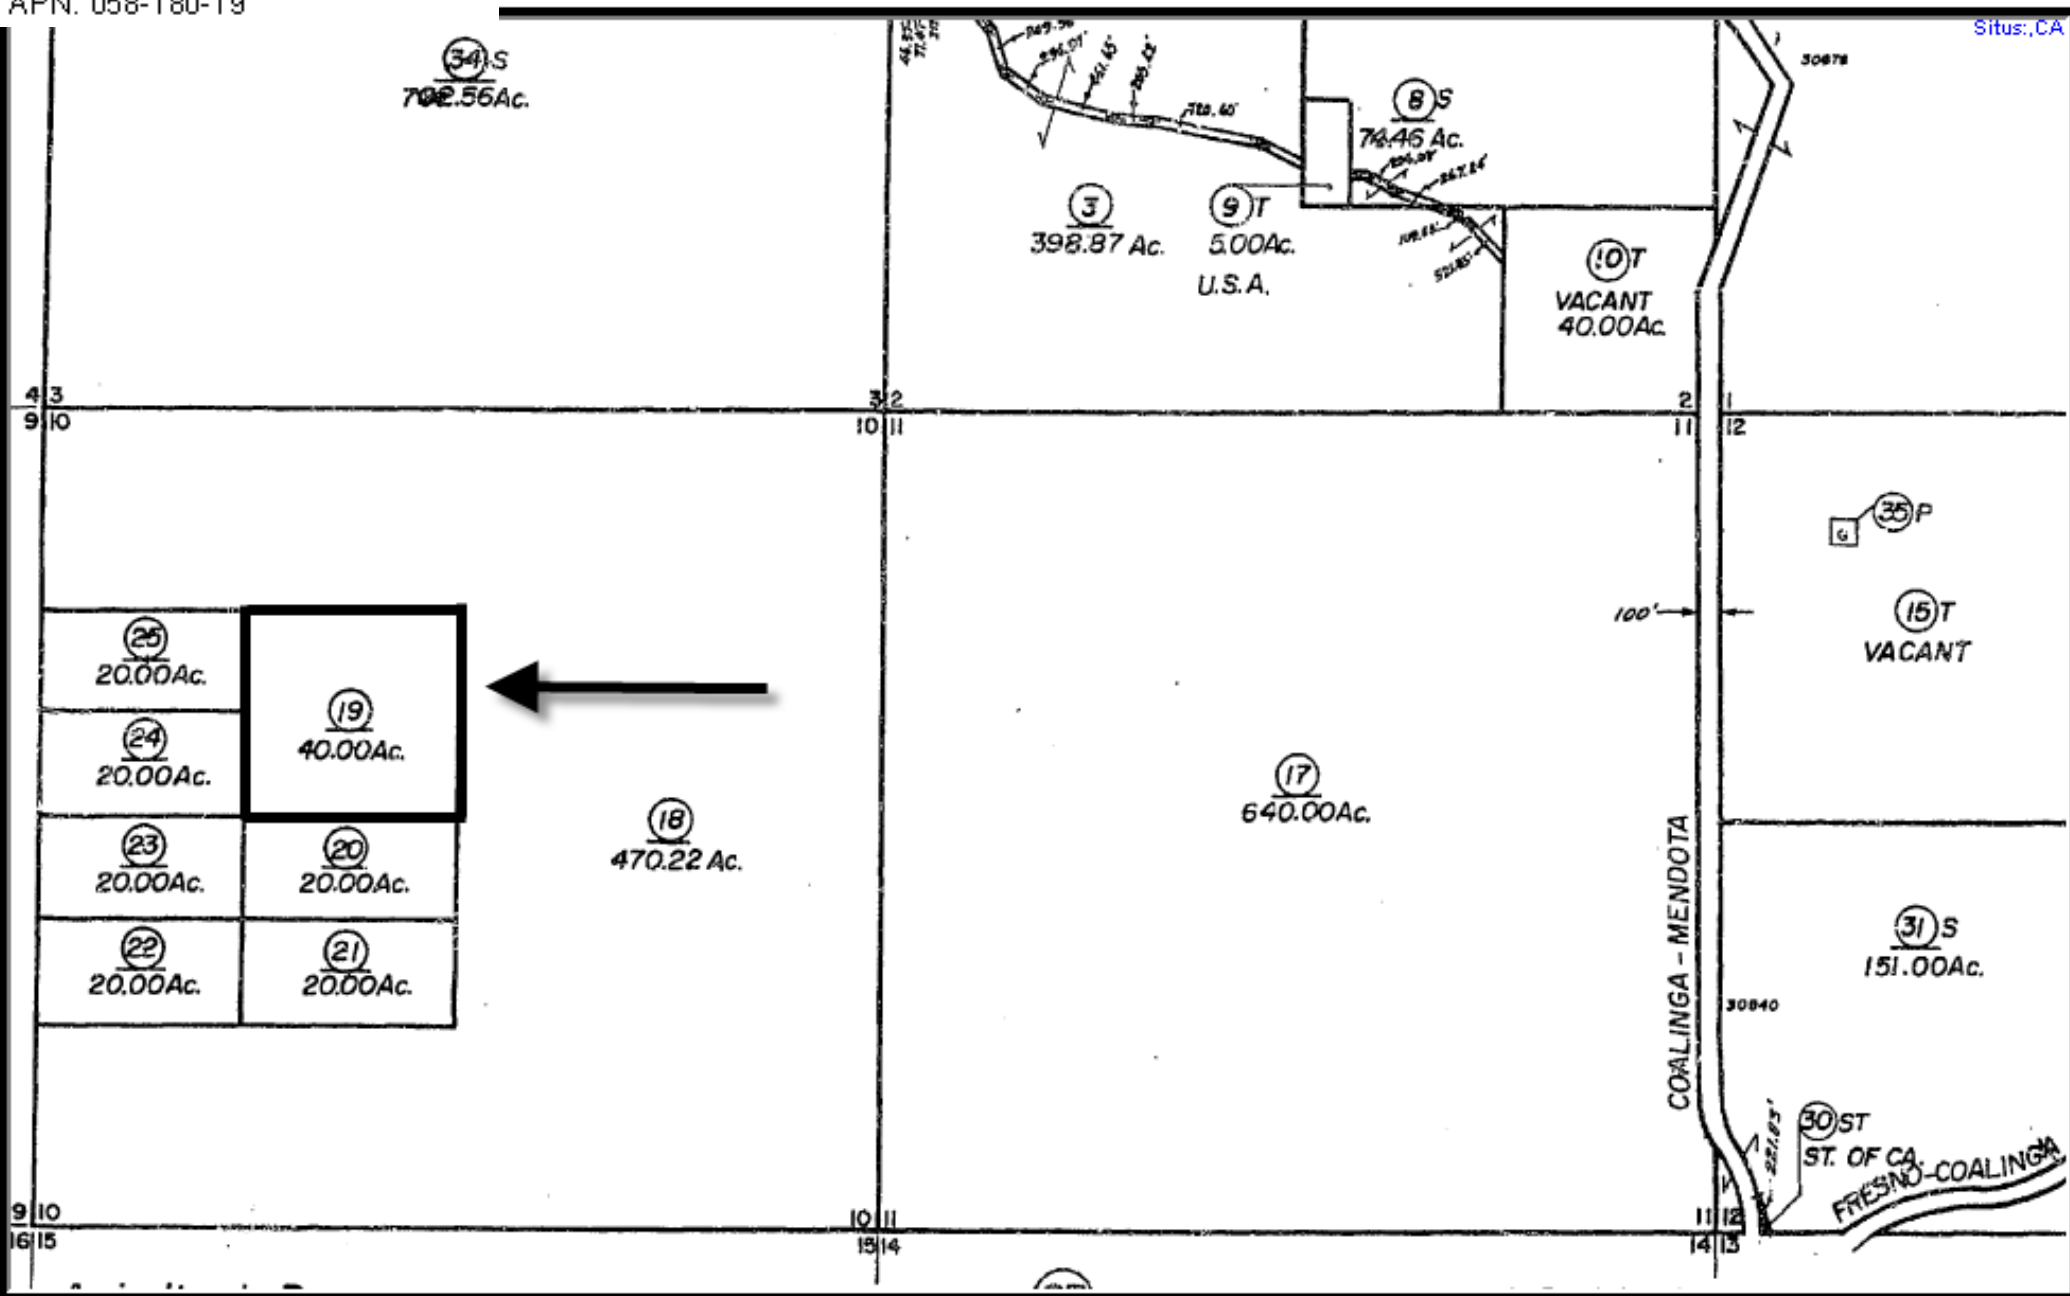

# Item # 46

Fresno County, California

APN: 058-180-19

Situs, CA

This is a copy of an county tax map. The Seller and Auctioneer makes no warranties regarding; map accuracy, land use restrictions, legal or physical access, road improvements, or any lack thereof. Personally inspect the parcel prior to the auction.