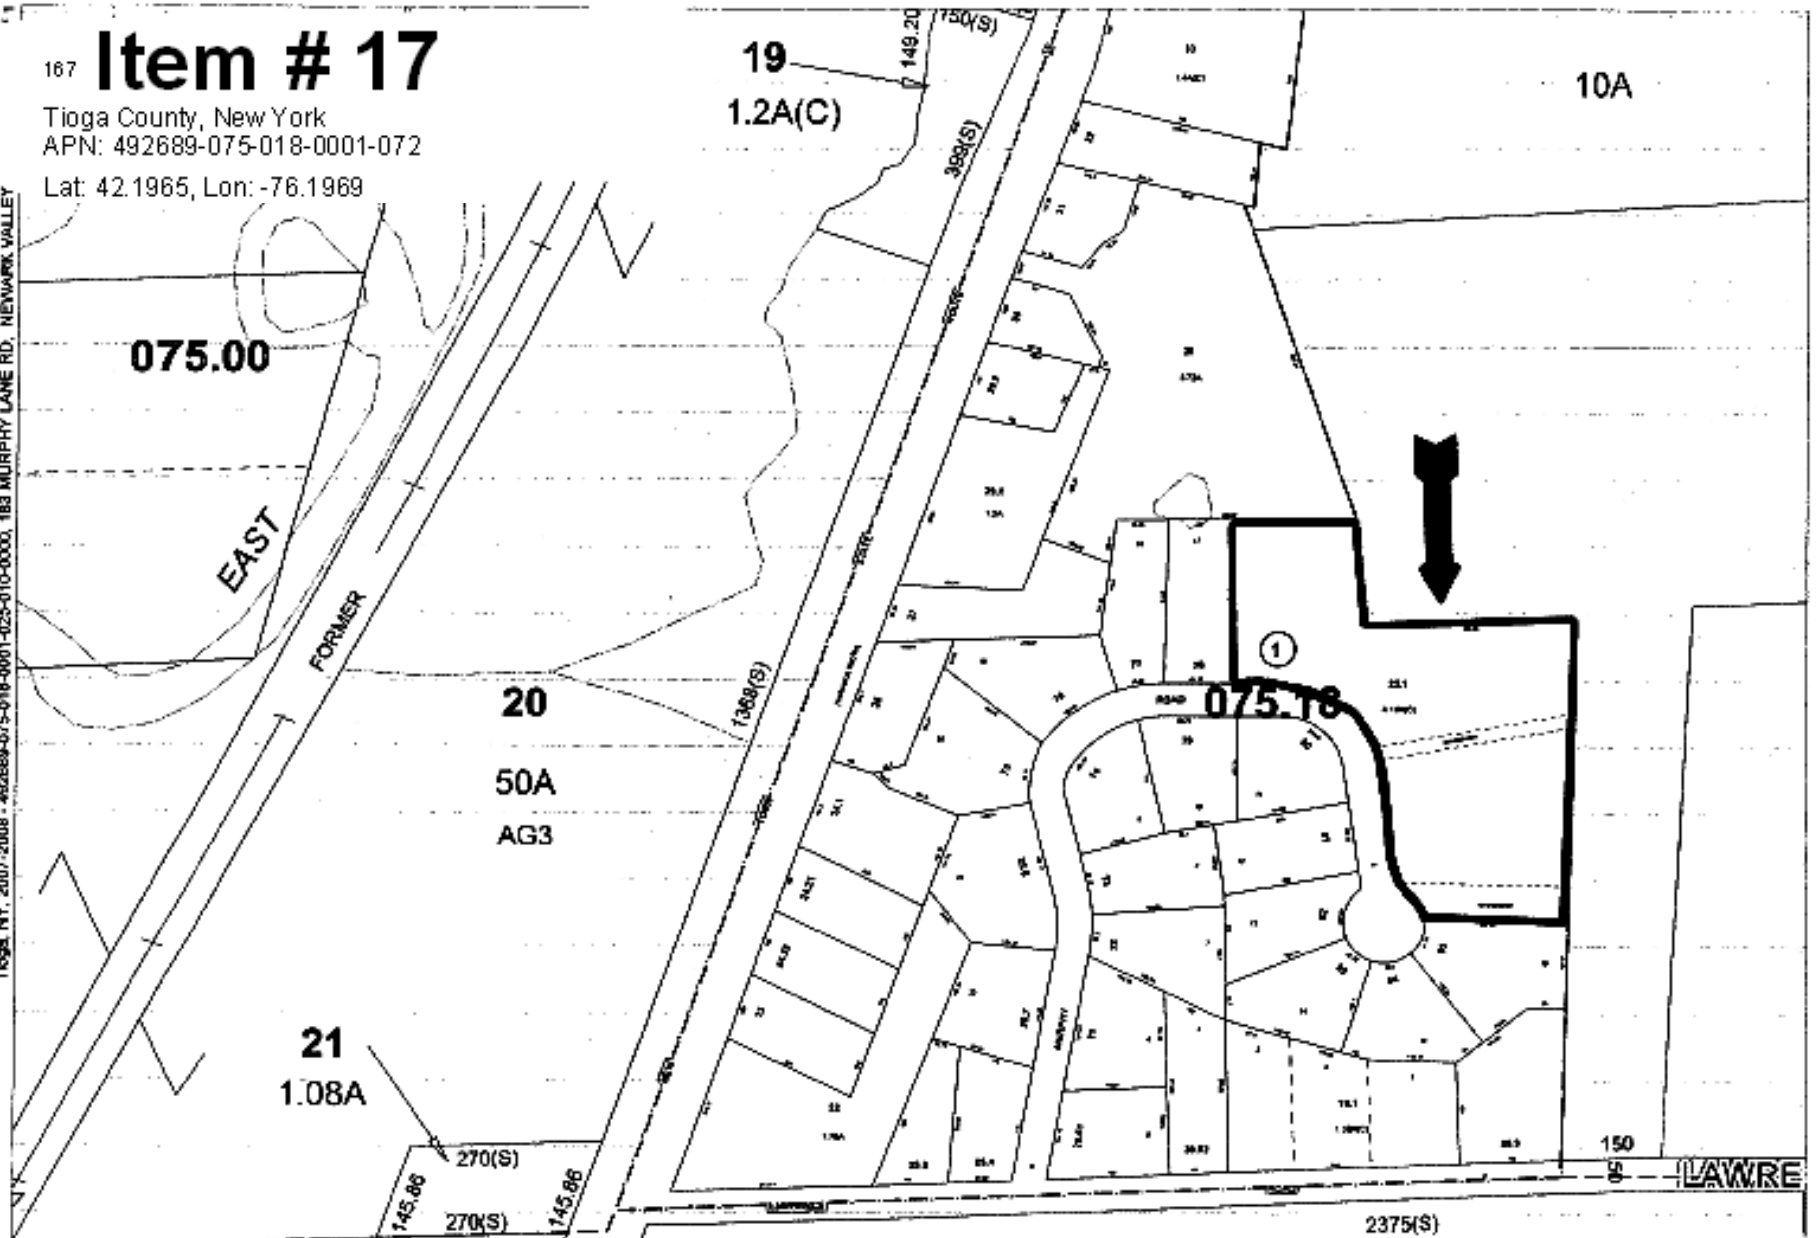

# Item # 17

Tioga County, New York  
APN: 492689-075-018-0001-072  
Lat: 42.1965, Lon: -76.1969

Tioga, NY, 2007-2008 - 492689-075-018-0001-023-010-0000, 183 MURPHY LANE RD, NEWARK VALLEY

This is a copy of a general area map only. The Seller and Auctioneer makes no guarantees of map accuracy, any streets shown are in and/or paved, any rights of access or other land use restrictions. Personally inspect the parcel prior to the auction.